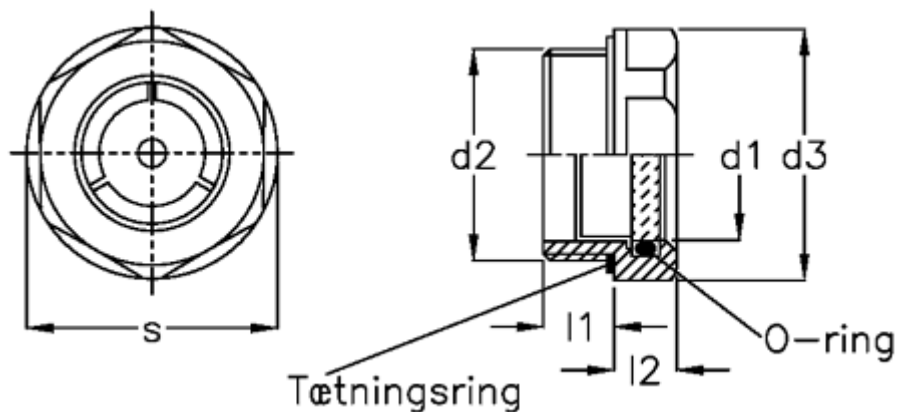

Data Sheet

Article number: 2074314M2015BS

Description: E+G Oil level sight glass GN 743-14-M20x1.5-BS

Measures

| | |
|-----------------|-----------|
| d1 | = 14 |
| d2 | = M20x1.5 |
| d3 | = 26 |
| l1 | = 8.5 |
| l2 | = 7.5 |
| Max pressure | = - |
| Max vacuum mbar | = - |
| s | = 23 |